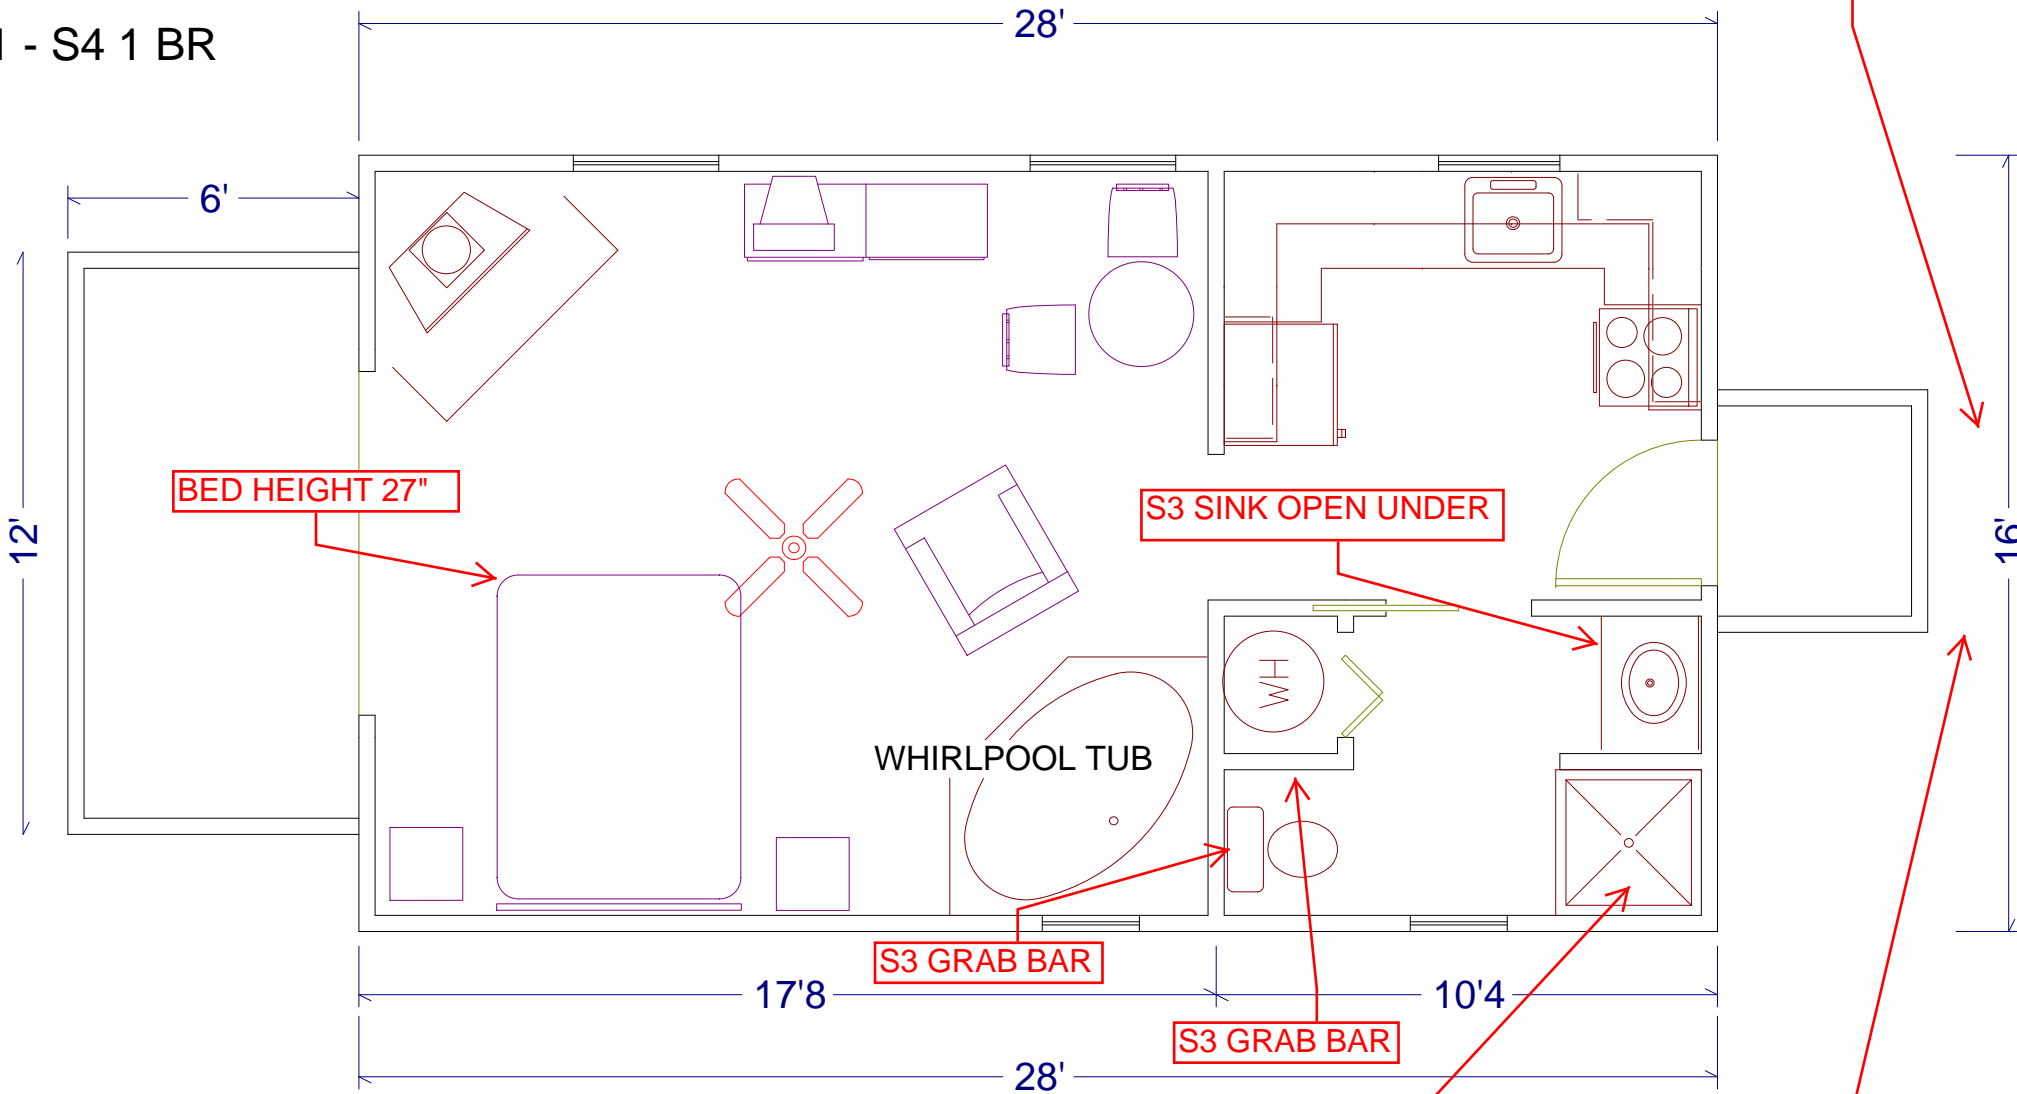

S1 - S4 1 BR

BED HEIGHT 27"

S3 SINK OPEN UNDER

WHIRLPOOL TUB

S3 GRAB BAR

S3 GRAB BAR

S3 GRAB BARS, SEAT, AND ASJUSTABLE SHOWER HEAD

S3 RAMP WITH HARD SURFACE PARKING

S1, S2, S4 FOUR STEPS

LIVING AREA
469 sq ft

12'

16'

28'

6'

17'8"

10'4"

28'