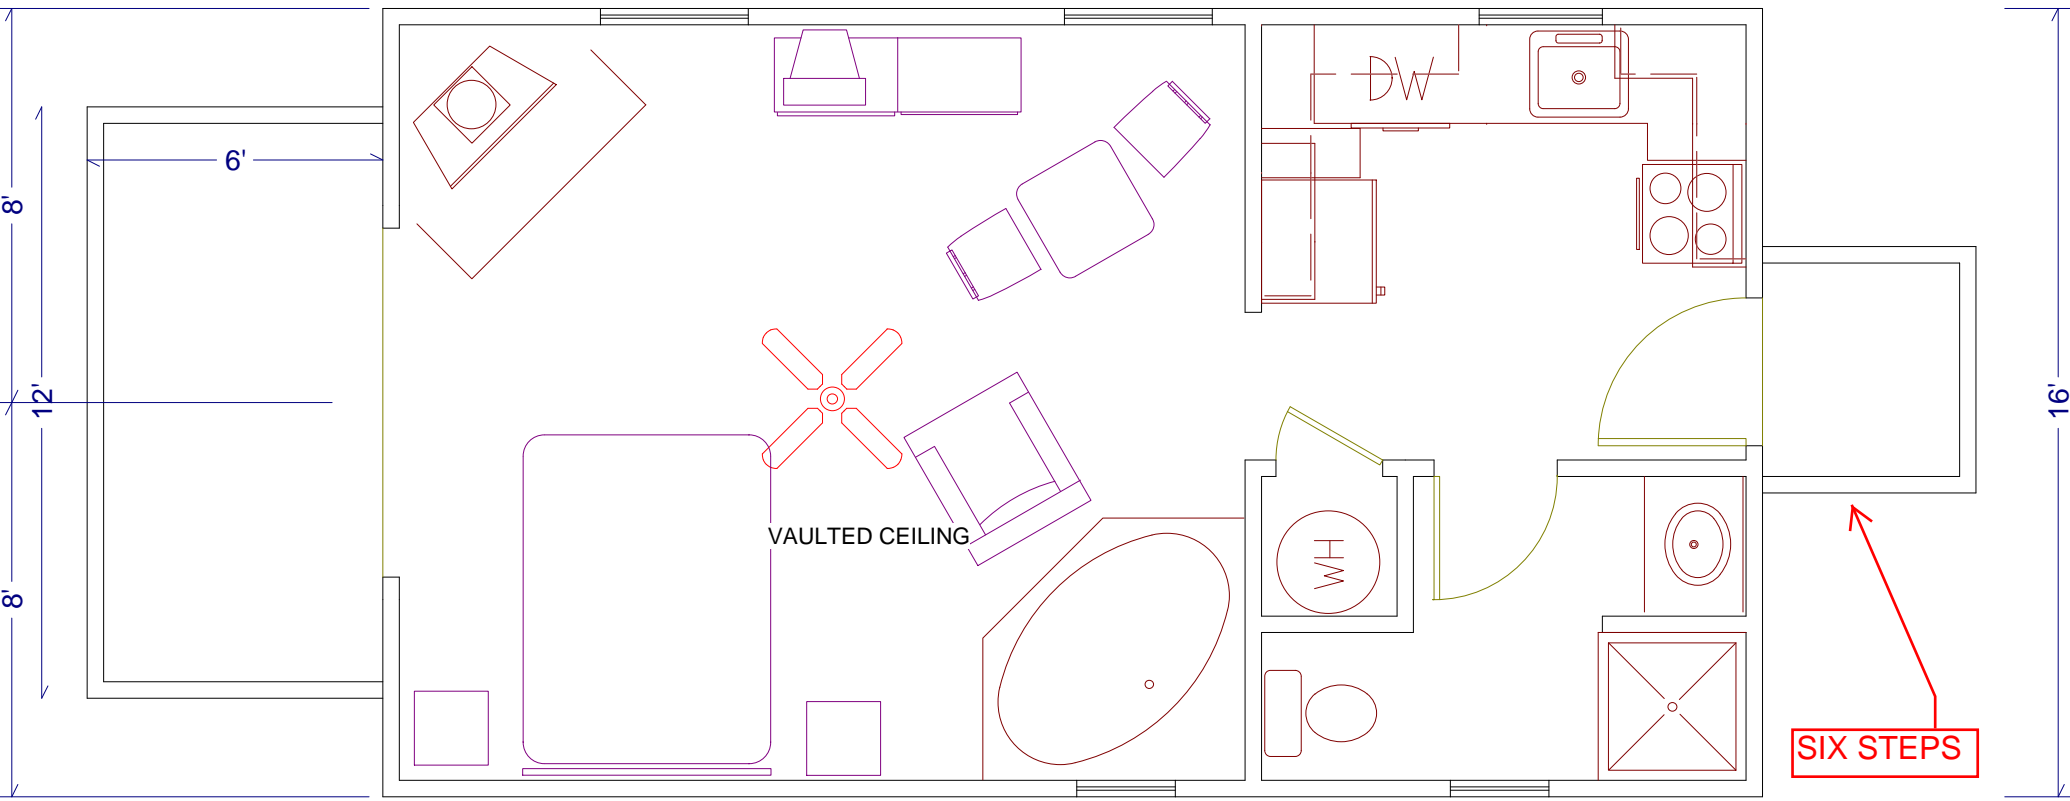

1 BEDROOM COTTAGE S5, S6 & S7

28'

17'8" 10'4"

8'
12'
8'
6'

16'

VAULTED CEILING

SIX STEPS

LIVING AREA
469 sq ft