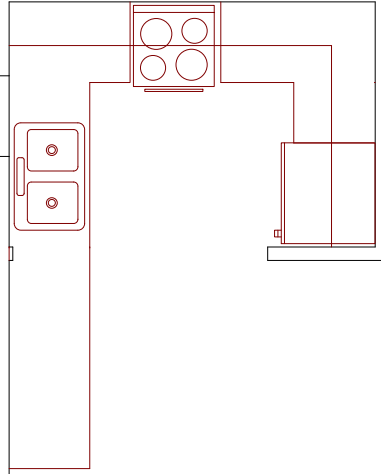

19'4"
6'7"
12'9"
7'7"
5'2"

7'9"
5'2"
12'11"

40'10"
10'1"
7'7"
5'3"
17'9"

9'10"
10'6"
10'6"
9'10"

40'8"
9'

Plumbing Chase

Heat/air unit
under port

LIVING AREA
589 sq ft

Opening port

PORCH